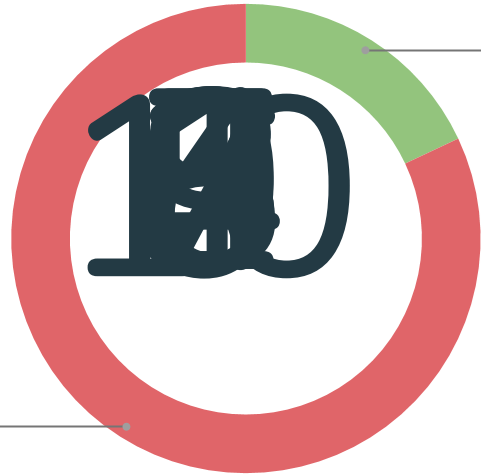

Robin Hood Army

S R I L A N K A

How Much Does A Smile Cost?

The RHA Ledger Account

Records as of September 2018

Debit		Credit	
Fixed Assets	0	Cities Active	86
Wages	0	Robins	21,588
Transport	0	Blessings	Infinite
		Individuals Served	9,142,704

Robin Hood Army in Sri Lanka

The Problem

Surplus
82.0%

Shortage
18.0%

Surplus
82.0%

Shortage
18.0%

The Process

56% in
DEVELOPED
countries