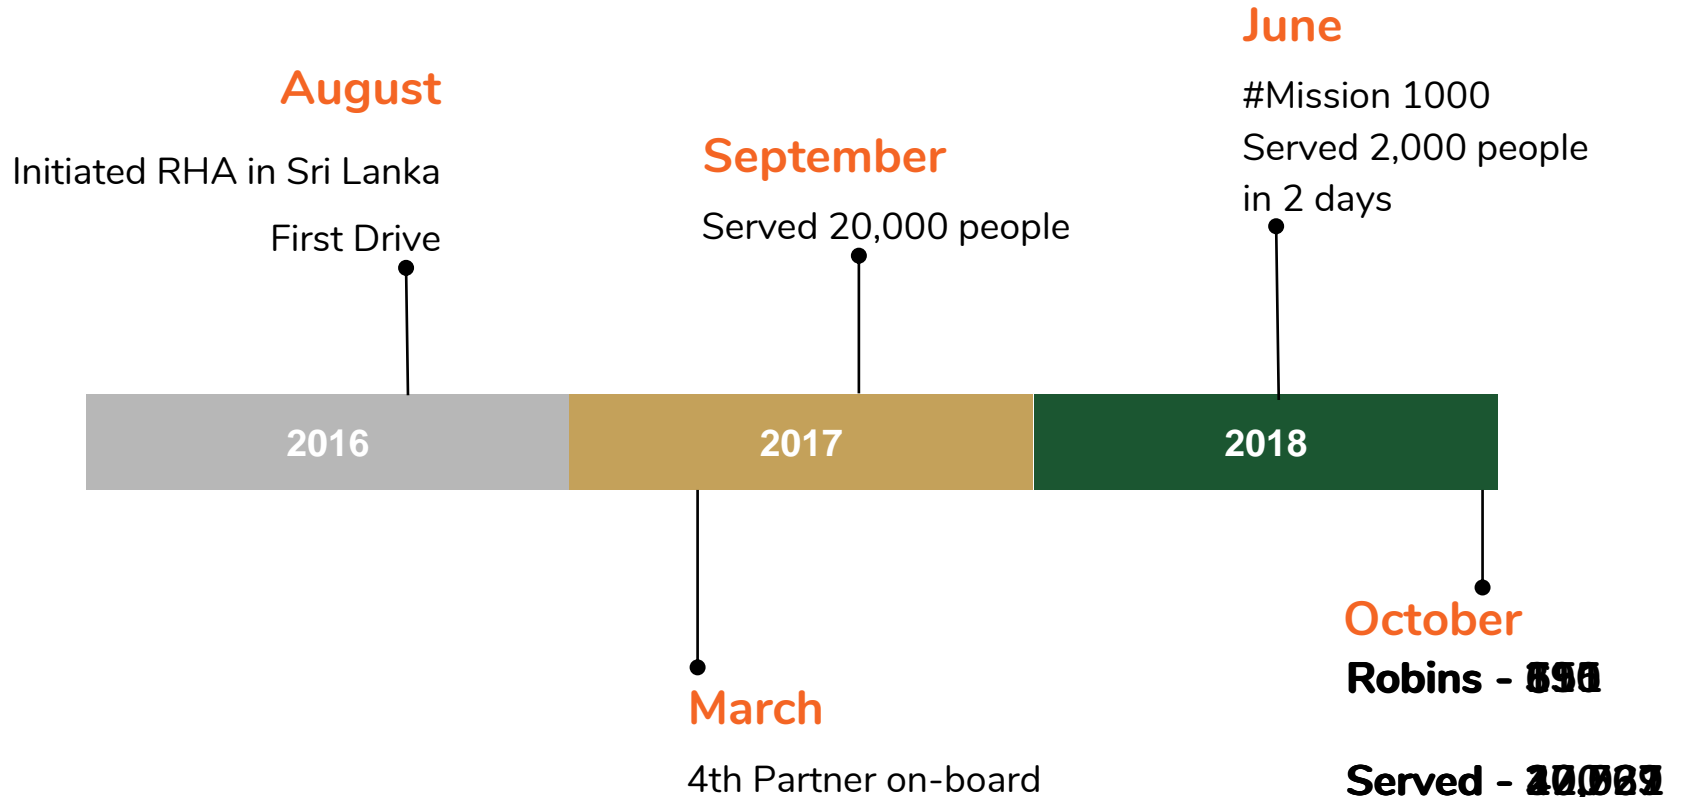

Robin Hood Army

S R I L A N K A

How Much Does A Smile Cost?

The RHA Ledger Account

Records as of September 2018

Debit		Credit	
Fixed Assets	0	Cities Active	86
Wages	0	Robins	21,588
Transport	0	Blessings	Infinite
		Individuals Served	9,142,704

Robin Hood Army in Sri Lanka

The Problem

Surplus
82.0%

Shortage
18.0%

Surplus
82.0%

Shortage
18.0%

The Process

56% in
DEVELOPED
countries