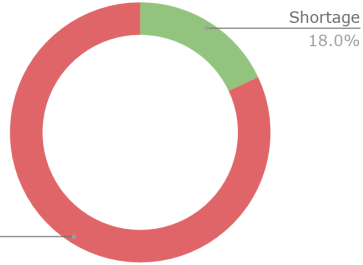

Robin Hood Army

S R I L A N K A

How Much Does A Smile Cost?

The RHA Ledger Account

Records as of September 2018

Debit		Credit	
Fixed Assets	0	Cities Active	86
Wages	0	Robins	21,588
Transport	0	Blessings	Infinite
		Individuals Served	9,142,704

Robin Hood Army in Sri Lanka

The Problem

Surplus
82.0%

Shortage
18.0%

Surplus
82.0%

Shortage
18.0%

The Process

56% in
DEVELOPED
countries